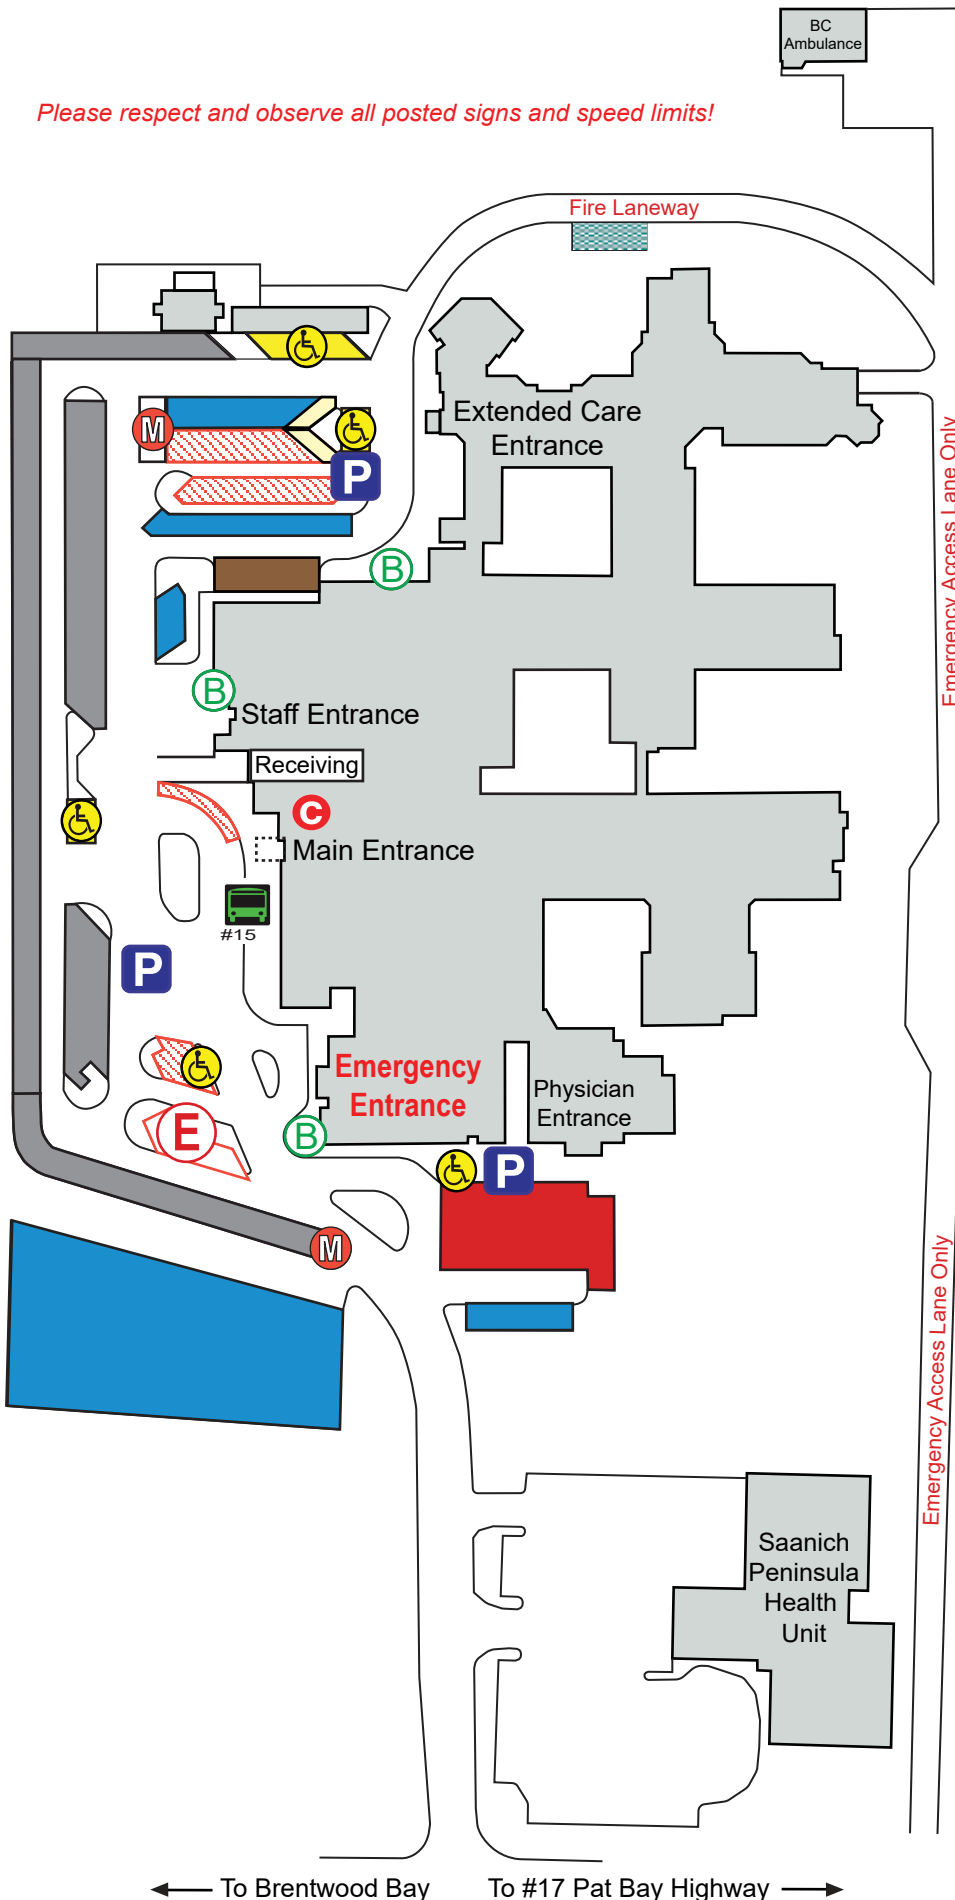

# Saanich Peninsula Hospital Parking

Please respect and observe all posted signs and speed limits!

## Legend:

- Parking Ticket Machines
- Change Machine
- Public/Staff Scramble
- Persons With Disabilities Public Parking
- Client Only
- Emergency Client Only
- General Staff
- Physician (Staff Authorized 3:00pm to 8:00am)
- Authorized Vehicles Only
- Transport
- Contractor
- BCTransit Bus Stop
- Bicycle Rack
- Motorcycle or Scooter

← To Brentwood Bay      To #17 Pat Bay Highway →